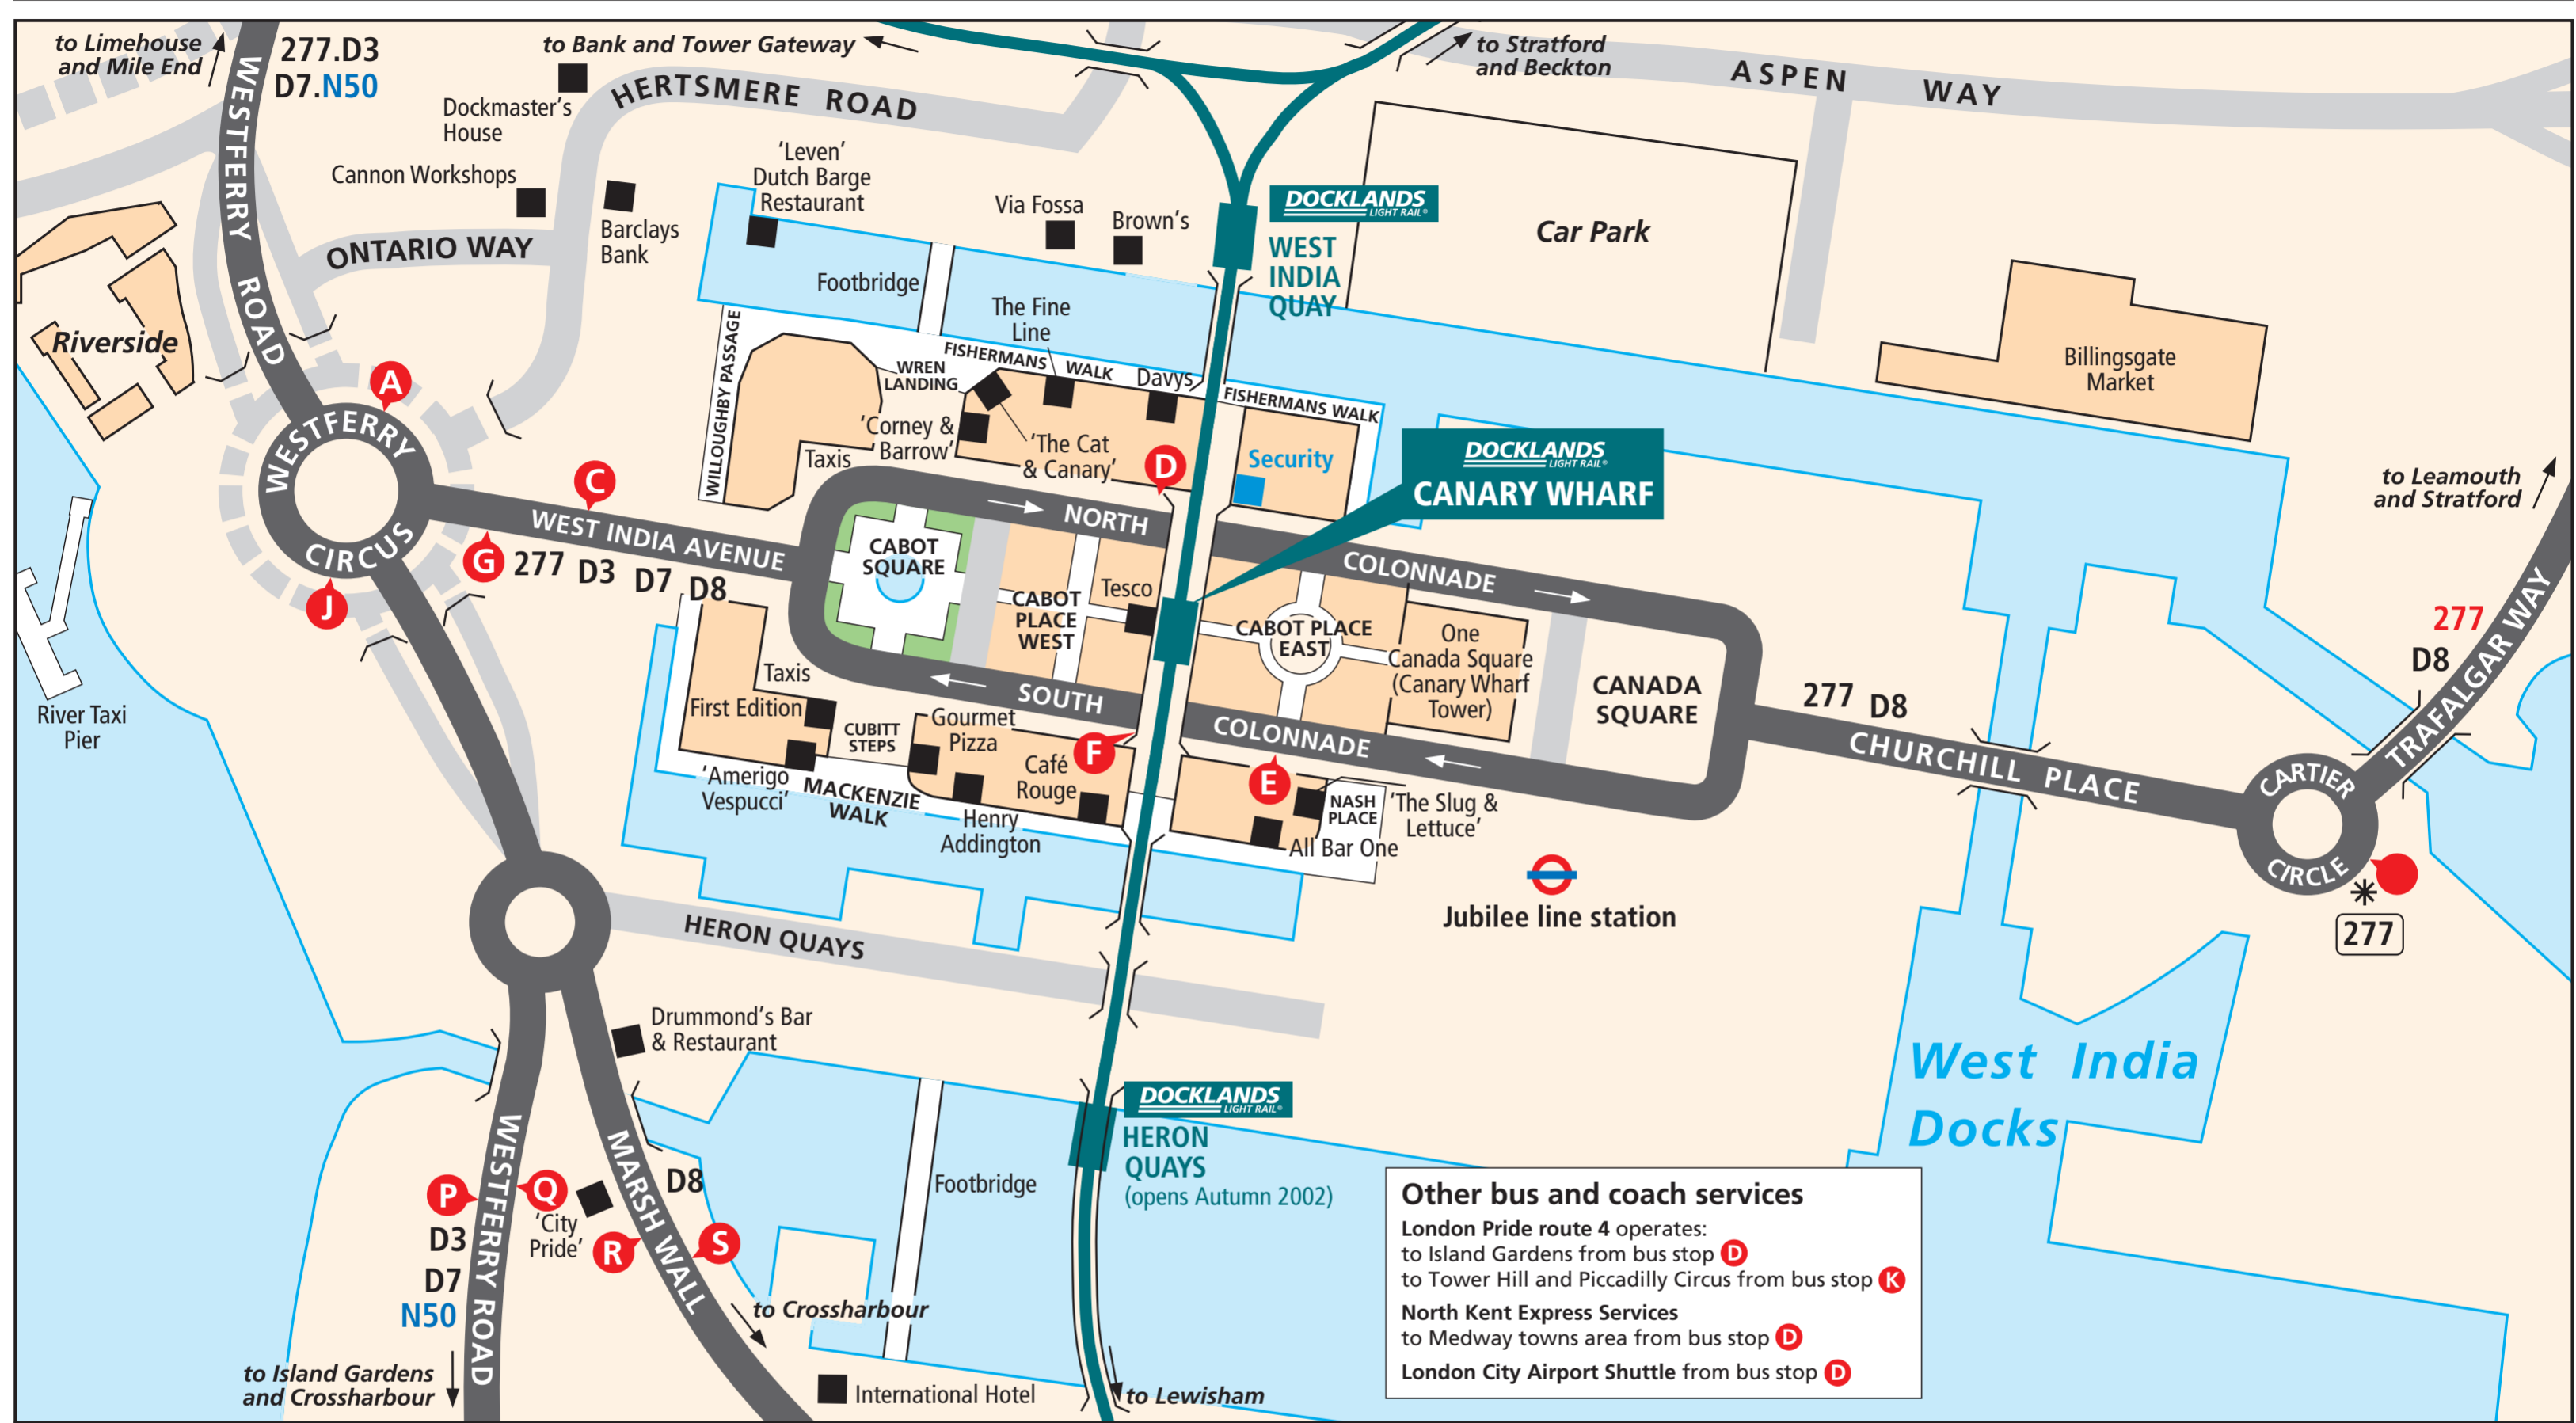

Canary Wharf Local Area Map

Other bus and coach services
 London Pride route 4 operates:
 to Island Gardens from bus stop **D**
 to Tower Hill and Piccadilly Circus from bus stop **K**
 North Kent Express Services
 to Medway towns area from bus stop **D**
 London City Airport Shuttle from bus stop **D**

Key

- Bus stop
- Road served by buses
- Other roads
- Pedestrianised Walkway

- D7** Bus route operating all day every day
- 115** Bus route operating less often
- N50** Night bus route

- *277** Bus route terminus
- Public building
- Other important building